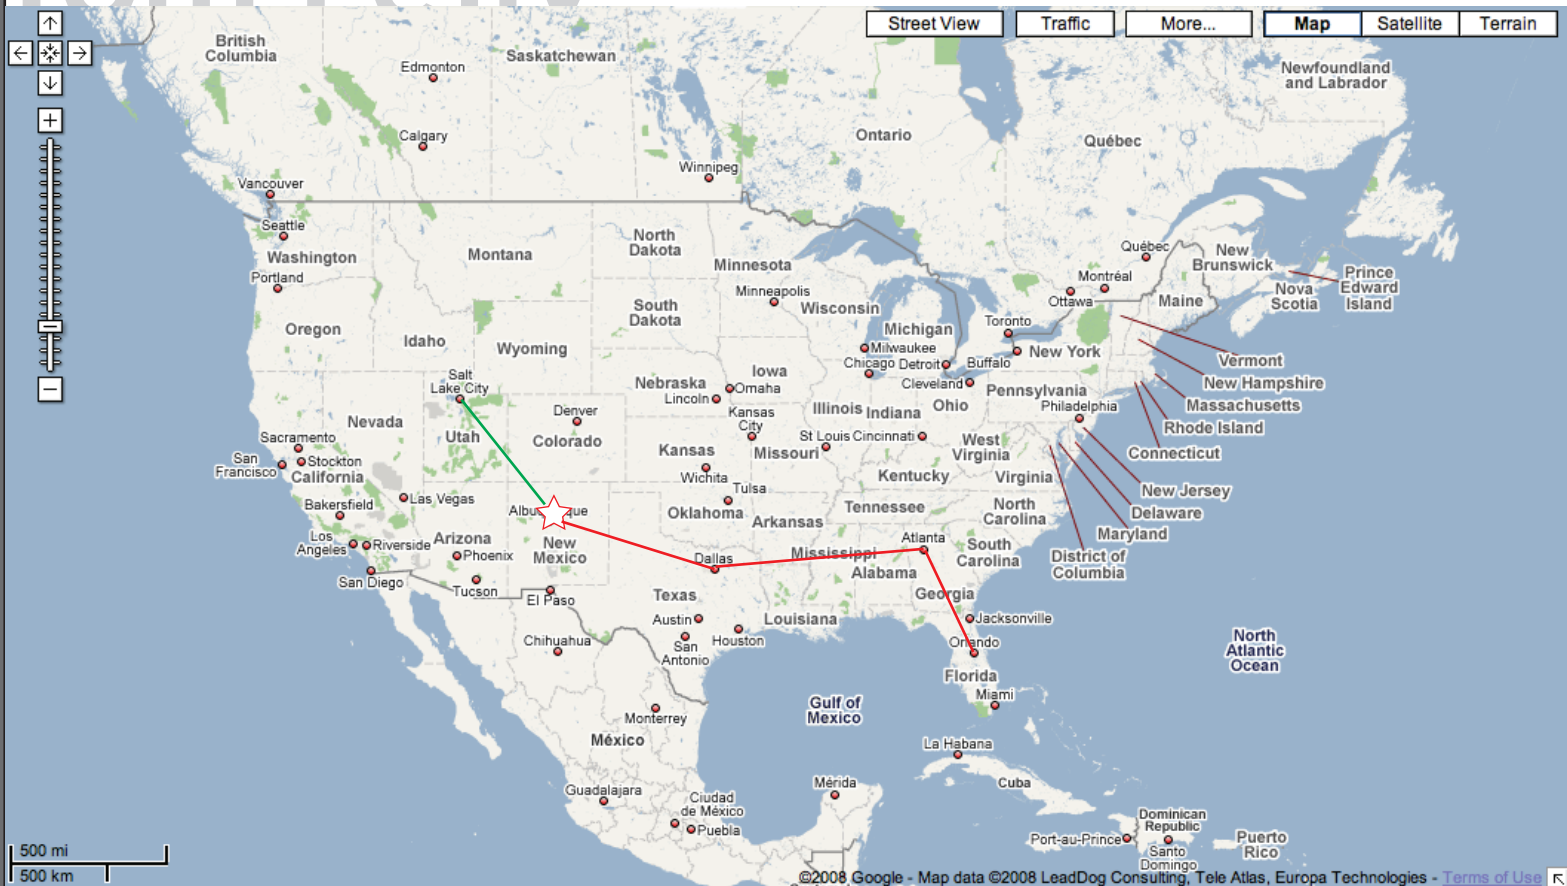

on tour now:

WHO'S ON TOUR : ABOUT : BAND DIRECTORY : CONTACT

Tom Petty  
Madonna  
Modest Mouse  
Radiohead  
Slightly Stupid  
Green Day

band search:

status:

Tom Petty

**ON TOUR**

## Tom Petty

current location: Albuquerque, NM  
next location: Salt Lake City, UT

— Cities Already Performed  
— Cities Awaiting Performance